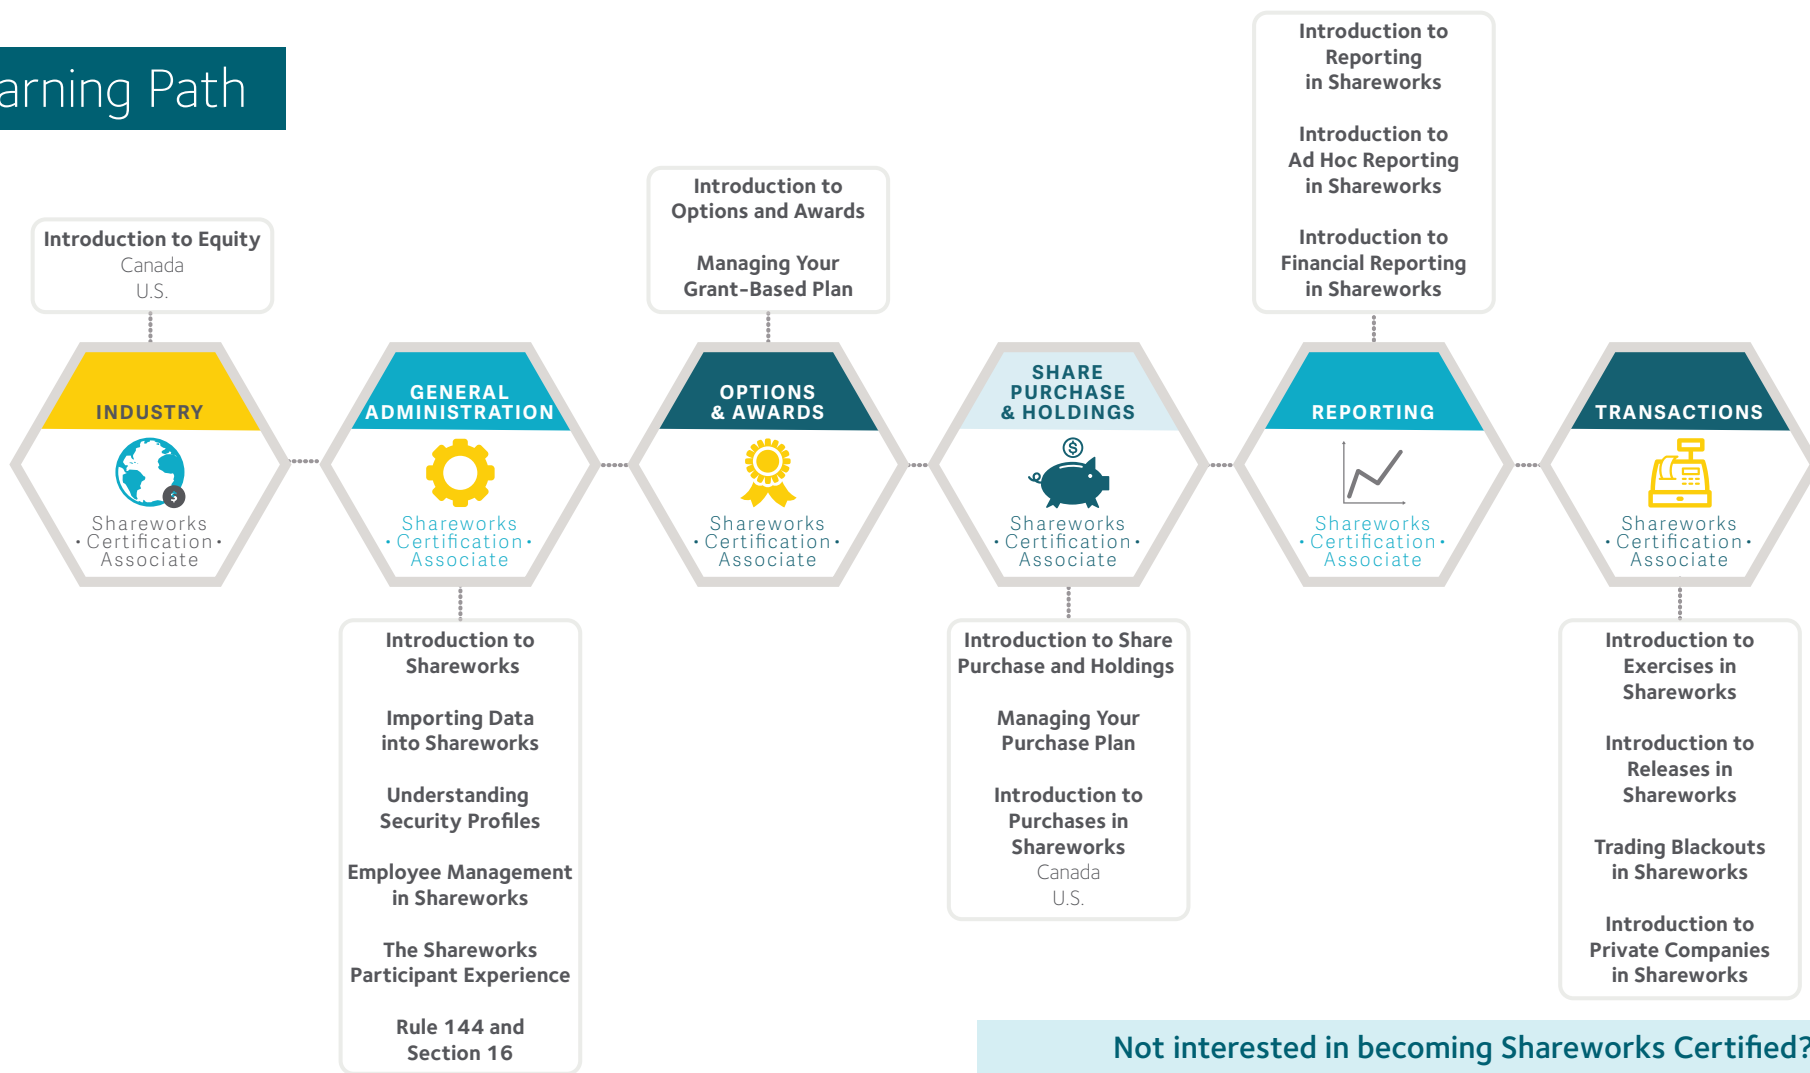

The Shareworks Certification Program is designed to give you the knowledge you need to master the industry-leading Shareworks solution. Distinguish yourself from other equity plan professionals and give your employer additional confidence in your skill set. Shareworks Certification gives you the flexibility to get what you want, when you need it most.

Learning Path

Not interested in becoming Shareworks Certified?

No problem, all of these modules are available to anyone, anytime on the:

Solium Resource Centre
education.solium.com